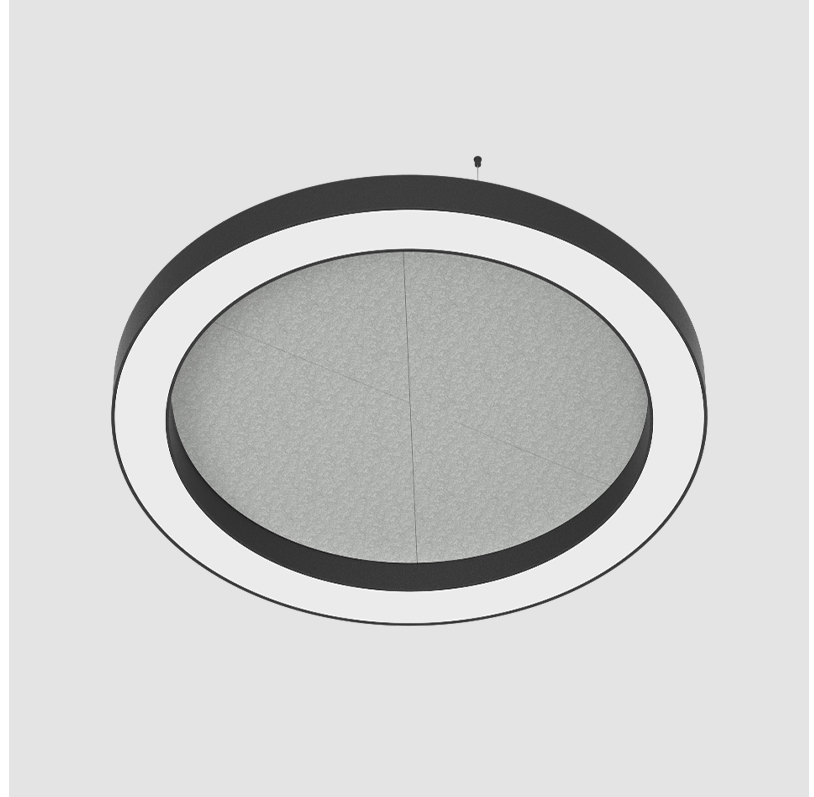

GENERAL

Series: Glorious Acoustic
Brand: Prolicht
Division: Architectural
Mounting Type: Suspension
Mounting Location: Ceiling
Subcategory: Acoustic

PHYSICAL

Shape: Round
Diameter (mm): 950
Diameter (in): 37 ³/₈
Width (mm): 120
Width (in): 4 ³/₄
Light Distribution: Direct
Diffuser: PMMA - Opal / Micro-Prism
Fixture Finish: SSR / BKV / CWI / CRY / HAB / UFT / ITA / RUA / FTG / MYG / LOD / PUS / FRO / FUP / KIA / POP / BLS / SPG / MEY / GOH / GUM / CHC / COM / ABZ / JAG / OBR / MOS / ROR
Accent Finish: ANC / ASH / BNA / BTC / BZE / CEL / EGG / EVG / FOG / FOS / FST / FUA / IRI / IRO / KHA / LIC / LIM / MER / MSN / MUS / ONX / PEA / PLU / POL / PPY / RAY / ROY / RST / STE / SWD / TAN / TAU
Fixture Material: Aluminum
Cable Details: 2 000mm / 78 3/4" or 6 000mm / 236 1/4" Transparent Cable

ELECTRICAL

Lamp Type: LED (Zhaga Standard)
Input Wattage (W): 44
Total Output Wattage (W): 40
Dimming: Tri-Mode (Non-Dimming and Phase Dimming (120Vac only) and 0-10V Dimming)
Driver Included: Yes
Driver Location: Integrated
Driver Type: Constant Current - Universal
Driver Class: Class 2
Input Voltage (V): 120 - 277

LED

Color Temperature (°K): 2700 / 3000 / 3500 / 4000
Max. Delivered Lumen (lm): 4947 / 5153 / 6051 / 5239
Nominal Lumen (lm): 5475 / 5946 / 6982 / 6045
CRI: >90 CRI
Lamp Life (hrs): 50000

OPTICAL

RATINGS AND CERTIFICATIONS

Certified By: CSA Certified to UL and CSA Standards
IP rating: IP20