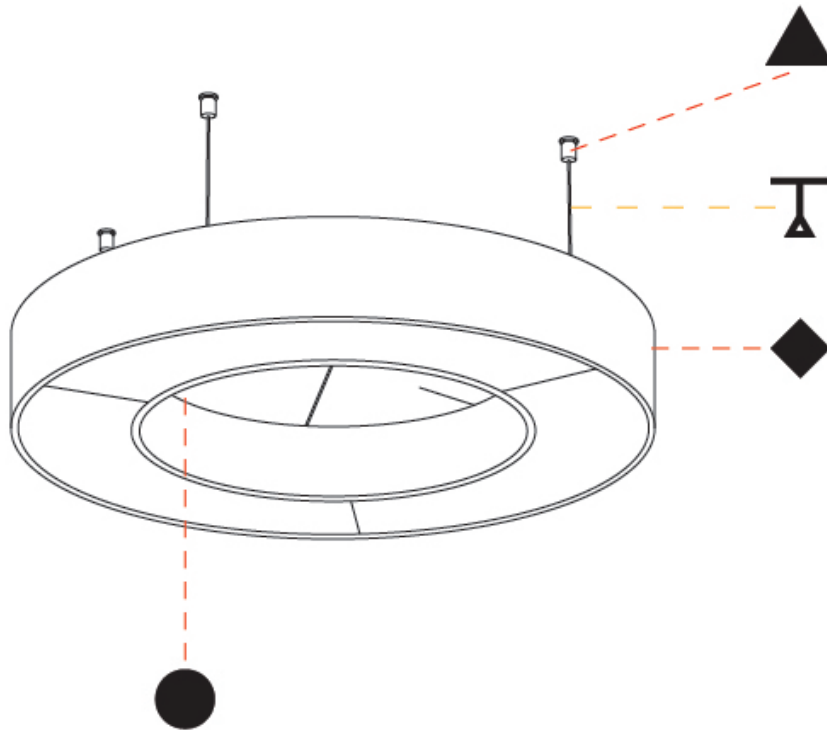

GLORIOUS ACOUSTIC SUSPENSION

A300723-

PROJECT	_____
TYPE	_____
SPECIFIER	_____
QUANTITY	_____
DATE	_____

A